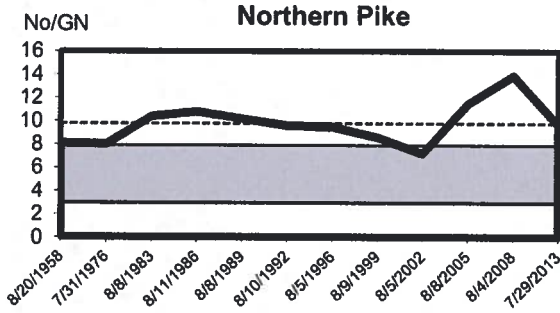

# East Battle Lake Historical Net Catch

Lake Class 22

----- East Battle Lake's Historical Average

■ Typical Class 22 Range

\* Trap nets not used in 2013