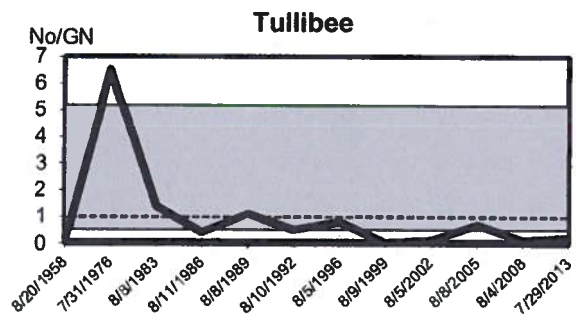

# East Battle Lake Historical Net Catch

Lake Class 22

----- East Battle Lake's Historical Average

■ Typical Class 22 Range

\* Trap nets not used in 2013