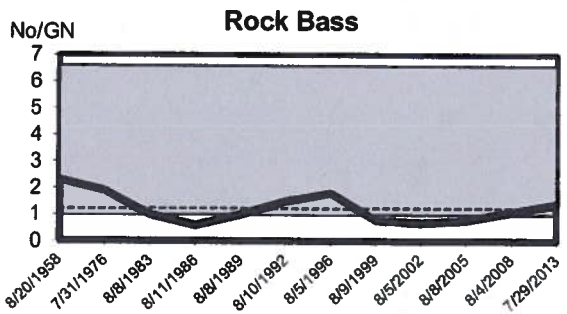

# East Battle Lake Historical Net Catch

Lake Class 22

----- East Battle Lake's Historical Average

■ Typical Class 22 Range

\* Trap nets not used in 2013