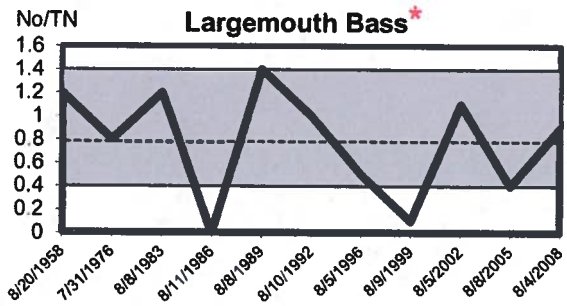

# East Battle Lake Historical Net Catch

Lake Class 22

----- East Battle Lake's Historical Average

■ Typical Class 22 Range

\* Trap nets not used in 2013