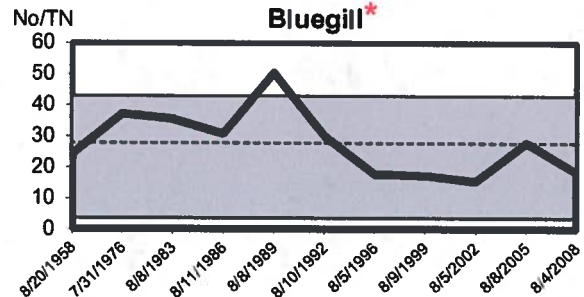

# East Battle Lake Historical Net Catch

Lake Class 22

----- East Battle Lake's Historical Average

■ Typical Class 22 Range

\* Trap nets not used in 2013