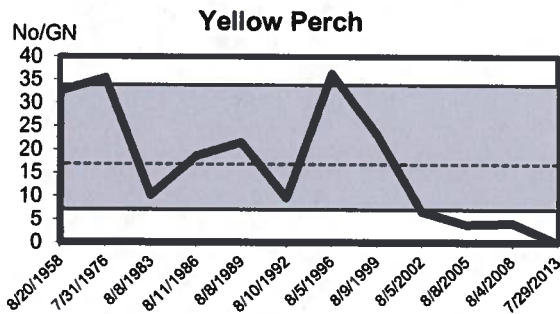

# East Battle Lake Historical Net Catch

Lake Class 22

----- East Battle Lake's Historical Average

■ Typical Class 22 Range

\* Trap nets not used in 2013