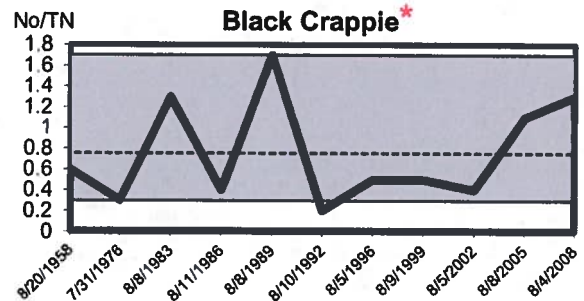

# East Battle Lake Historical Net Catch

Lake Class 22

----- East Battle Lake's Historical Average

■ Typical Class 22 Range

\* Trap nets not used in 2013