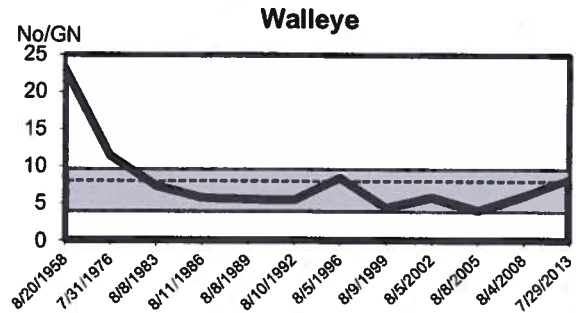

# East Battle Lake Historical Net Catch

Lake Class 22

----- East Battle Lake's Historical Average

■ Typical Class 22 Range

\* Trap nets not used in 2013